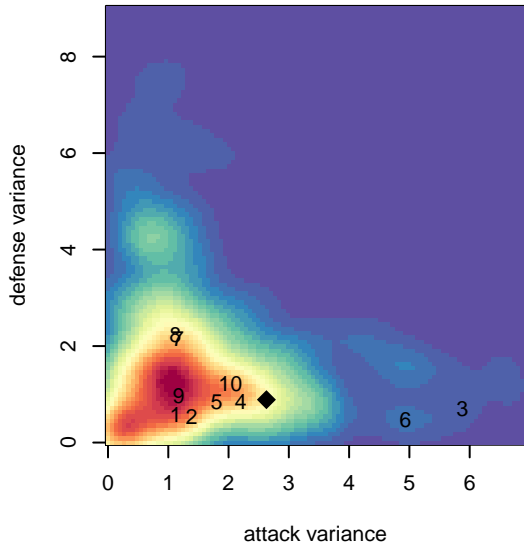

ISC Gunners C G04

Issaquah SC
 Issaquah, WA
 G04 total strength=796
 attack=1.02 defense=0.96
 fall league = PSPL Classic 2 U13
 spr league = Spr PSPL Classic 2 U13

alt names used:
 ISC GUNNERS FC
 ISC GUNNERS G04 C
 ISC Gunners G04C
 ISC Gunners G04C
 ISC Gunners G04C
 ISC Gunners G04C
 ISC Gunners G04C
 ISC GUNNERS FC
 ISC GUNNERS G04 C (W/

**attack and defense variance (black dot)
relative to other teams
and top 10 in region**

**attack and defense rating
relative to others at age
and all opponents in last 13 months**

Performance relative to 13 month average