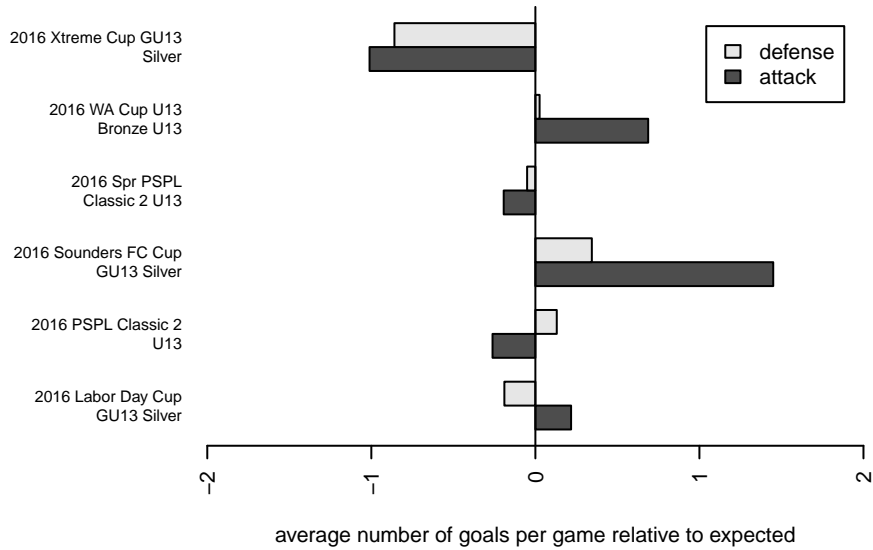

ISC Gunners C G04

Issaquah SC
 Issaquah, WA
 G04 total strength=796
 attack=1.02 defense=0.96
 fall league = PSPL Classic 2 U13
 spr league = Spr PSPL Classic 2 U13

alt names used:
 ISC GUNNERS FC
 ISC GUNNERS G04 C
 ISC Gunners G04C
 ISC Gunners G04C
 ISC Gunners G04C
 ISC Gunners G04C
 ISC Gunners G04C
 ISC GUNNERS FC
 ISC GUNNERS G04 C (W/

Venues played:
 2016 Gunners Invitational 2004 Silver
 2016 Sounders FC Cup GU13 Silver
 2016 Xtreme Cup GU13 Silver
 2016 Labor Day Cup GU13 Silver
 2016 PSPL Classic 2 U13
 2016 Spr PSPL Classic 2 U13
 2016 WA Cup U13 Bronze U13

**attack and defense variance (black dot)
relative to other teams
and top 10 in region**

**attack and defense rating
relative to others at age
and all opponents in last 13 months**

Performance relative to 13 month average