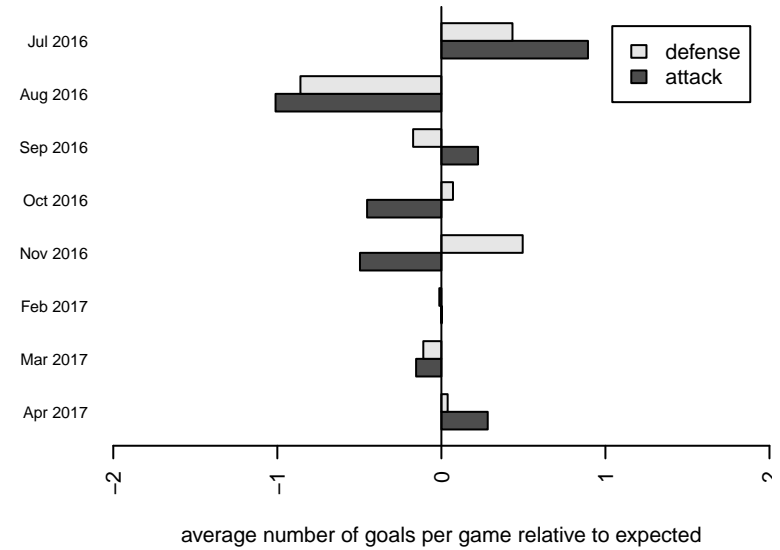

Performance relative to 13 month average