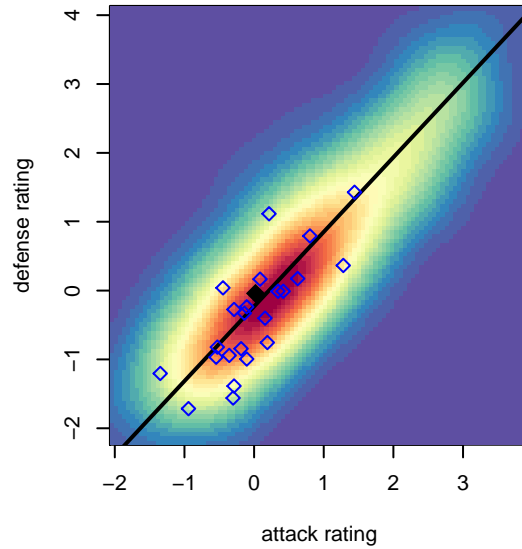

ISC Gunners C G04

Issaquah SC
 Issaquah, WA
 G04 total strength=796
 attack=1.02 defense=0.96
 fall league = PSPL Classic 2 U13
 spr league = Spr PSPL Classic 2 U13

alt names used:
 ISC GUNNERS FC
 ISC GUNNERS G04 C
 ISC Gunners G04C
 ISC Gunners G04C
 ISC Gunners G04C
 ISC Gunners G04C
 ISC Gunners G04C
 ISC GUNNERS FC
 ISC GUNNERS G04 C (W/

**attack and defense variance (black dot)
relative to other teams
and top 10 in region**

**attack and defense rating
relative to others at age
and all opponents in last 13 months**

Performance relative to 13 month average