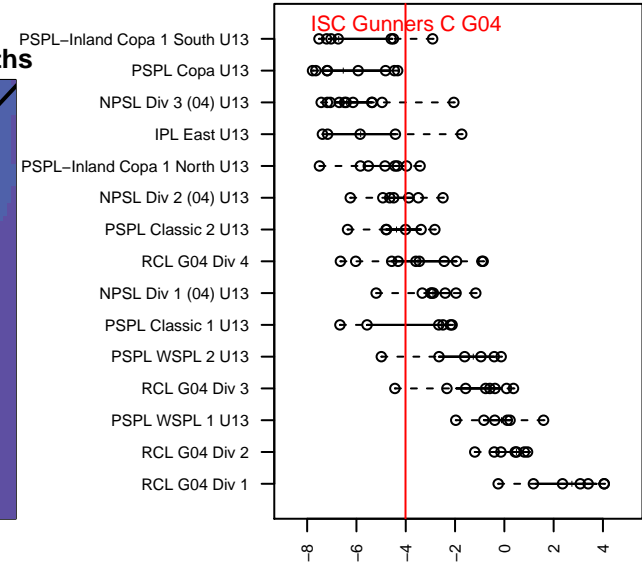

ISC Gunners C G04

Issaquah SC
 Issaquah, WA
 G04 total strength=796
 attack=1.02 defense=0.96
 fall league = PSPL Classic 2 U13
 spr league = Spr PSPL Classic 2 U13

alt names used:
 ISC GUNNERS FC
 ISC GUNNERS G04 C
 ISC Gunners G04C
 ISC Gunners G04C
 ISC Gunners G04C
 ISC Gunners G04C
 ISC Gunners G04C
 ISC GUNNERS FC
 ISC GUNNERS G04 C (W/

Venues played:
 2016 Gunners Invitational 2004 Silver
 2016 Sounders FC Cup GU13 Silver
 2016 Xtreme Cup GU13 Silver
 2016 Labor Day Cup GU13 Silver
 2016 PSPL Classic 2 U13
 2016 Spr PSPL Classic 2 U13
 2016 WA Cup U13 Bronze U13

**attack and defense variance (black dot)
relative to other teams
and top 10 in region**

**attack and defense rating
relative to others at age
and all opponents in last 13 months**

Performance relative to 13 month average