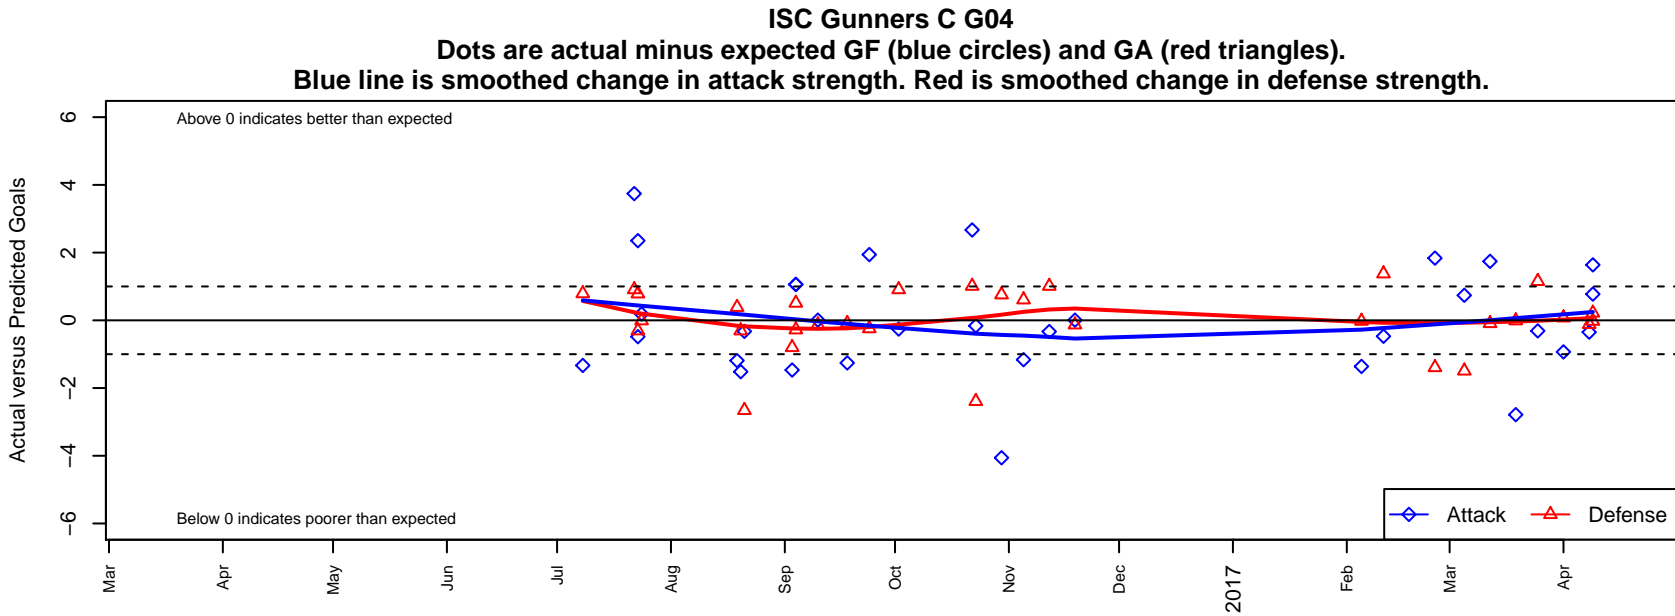

ISC Gunners C G04

Issaquah SC
 Issaquah, WA
 G04 total strength=796
 attack=1.02 defense=0.96
 fall league = PSPL Classic 2 U13
 spr league = Spr PSPL Classic 2 U13

alt names used:
 ISC GUNNERS FC
 ISC GUNNERS G04 C
 ISC Gunners G04C
 ISC Gunners G04C
 ISC Gunners G04C
 ISC Gunners G04C
 ISC Gunners G04C
 ISC GUNNERS FC
 ISC GUNNERS G04 C (W/

**attack and defense variance (black dot)
relative to other teams
and top 10 in region**

**attack and defense rating
relative to others at age
and all opponents in last 13 months**

Performance relative to 13 month average